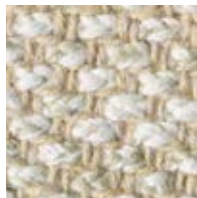

# REBEL

carpets & rugs  
*by Jakub Stason*

CREAM

SILVER

HEATHER DOVE

BLACK DIAMOND

MEDIUM GREY

BLUE STONE

GOLDEN SILVER

PEARL

## BANDHAN

This carpet offers the beautiful natural look of Sisal, however in a soft wool blend. The ribbed braided texture is both durable and comfortable. It has a luxurious aesthetic and feel, defined by the use of a two-colored pattern. The wool is highlighted with tencel, which gives it a sophisticated yet understated look.

Type: Braided Flatweave | Fiber Content: Wool, Jute | Width: 15'  
Country of Origin: India | Availability: Inventory in U.S. (203.487.3969)  
Made to order finished rug sizes available. Bindings of your choice.