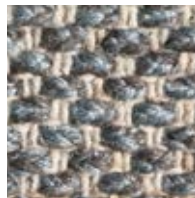

# REBEL

carpets & rugs  
*by Jakub Stason*

CREAM

SILVER

HEATHER DOVE

BLACK DIAMOND

MEDIUM GREY

BLUE STONE

GOLDEN SILVER

PEARL

## BANDHAN

This carpet offers the beautiful natural look of Sisal, however in a soft wool blend. The ribbed braided texture is both durable and comfortable. It has a luxurious aesthetic and feel, defined by the use of a two-colored pattern. The wool is highlighted with tencel, which gives it a sophisticated yet understated look.

Type: Braided Flatweave | Fiber Content: Wool, Jute | Width: 15'  
Country of Origin: India | Availability: Inventory in U.S. (203.487.3969)  
Made to order finished rug sizes available. Bindings of your choice.