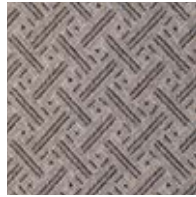

REBEL

carpets & rugs
by Jakub Stason

WILD N WOOLY

Classic Brussels Loop Wilton woven in a robust 100% wool blend designed for fun and elegance in any interior setting. Available in four designs and a coordinate runner or border in two colors.

Type: Wire Wilton | Fiber Content: Wool | Width: 13'2"

Country of Origin: India | Availability: Inventory in U.S. (203.487.3969)

Made to order finished rug sizes available. Bindings of your choice.

REBEL

carpets & rugs

by Jakub Stason

CHARCOAL
LEOPARD

CHARCOAL
GEO

CHARCOAL
CHEETAH

CHARCOAL
CLASSIC CHEETAH

CHARCOAL
BORDER

FRENCH GREY
LEOPARD

SEAL GREY
BORDER

BLUE NILE
LEOPARD

BLUE NILE
VINES

BLUE NILE
CHEETAH

Single Border is adjustable to your taste, 8" wide maximum. Border sold in mirrored pairs or as a 32" runner.

Pattern Repeats:

Leopard: 26" W x 35" L | Geo: 6.3" W x 6.5" L
Cheetah: 26" W x 21" L | Classic Cheetah: 8.6" W x 9" L