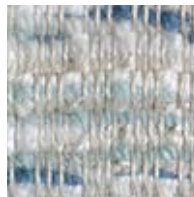

REBEL

carpets & rugs
by Jakub Stason

SILVER-BLACK

SILVER

AQUA

BEIGE

FELIX

An amazing flatwoven texture combining lurex, wool, bamboo, and jute into a durable carpet or rug, while showcasing how the colors and fibers compliment each other.

Type: Handloomed Flatweave | Fiber Content: Wool w/ Jute, Bamboo & Metallic Accents

Width: 15' | Country of Origin: India | Availability: Inventory in U.S. (203.487.3969)

Made to order finished rug sizes available. Bindings of your choice.