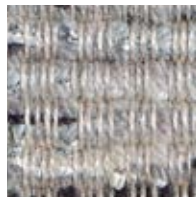

REBEL

carpets & rugs
by Jakub Stason

SILVER-BLACK

SILVER

AQUA

BEIGE

FELIX

An amazing flatwoven texture combining lurex, wool, bamboo, and jute into a durable carpet or rug, while showcasing how the colors and fibers compliment each other.

Type: Handloomed Flatweave | Fiber Content: Wool w/ Jute, Bamboo & Metallic Accents

Width: 15' | Country of Origin: India | Availability: Inventory in U.S. (203.487.3969)

Made to order finished rug sizes available. Bindings of your choice.